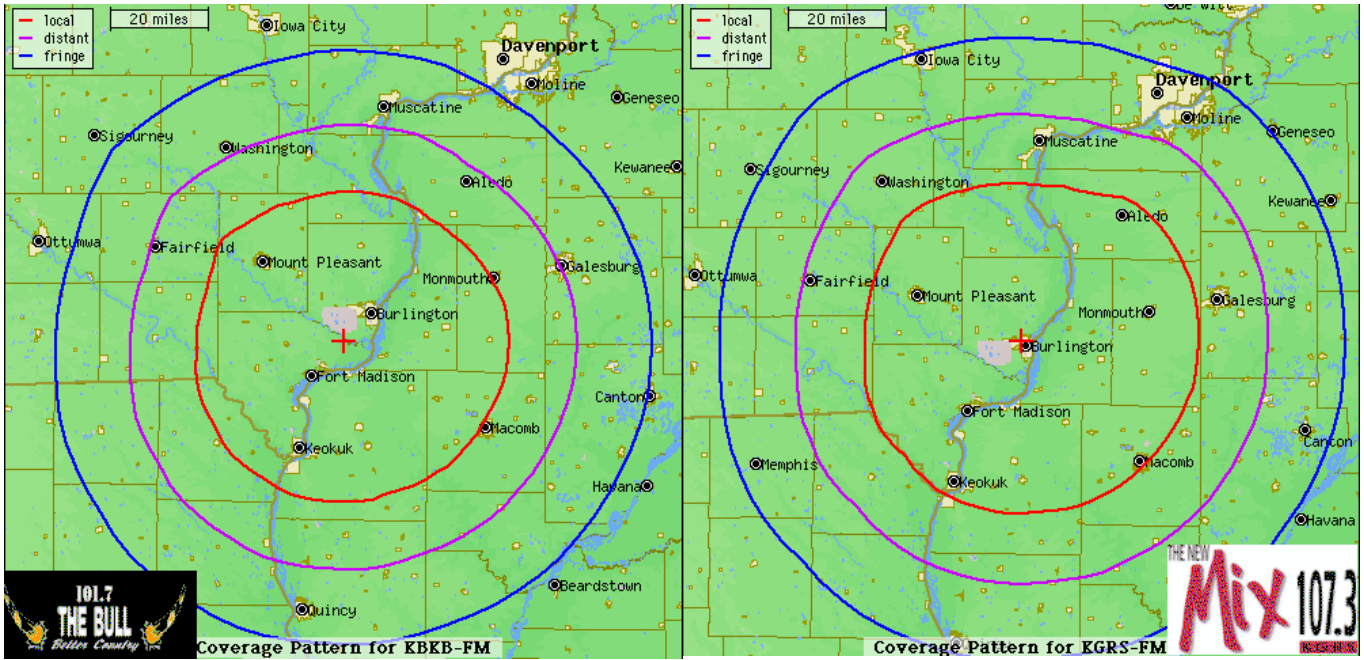

Coverage Maps

Iowa
County Pop
Towns

<u>Des Moines</u>	<u>Lee</u>	<u>Henry</u>	<u>Louisa</u>	<u>Muscatine</u>	<u>Jefferson</u>	<u>Van Buren</u>
40,629	38,052	20,123	11,795	42,504	16,181	7,676
Burlington	Ft. Madison	Mt. Pleasant	Wapello	Muscatine	Fairfield	Keosauqua
Mediapolis	Keokuk	New London	Morning Sun		Richland	

Illinois
County Pop
Towns

<u>Warren</u>	<u>Hancock</u>	<u>Henderson</u>	<u>McDonough</u>
17,541	18,691	7,477	32,788
Monmouth	Carthage	Stronghurst	Macomb
Roseville		Oquawka	Bushnell

Missouri
County Pop
Towns